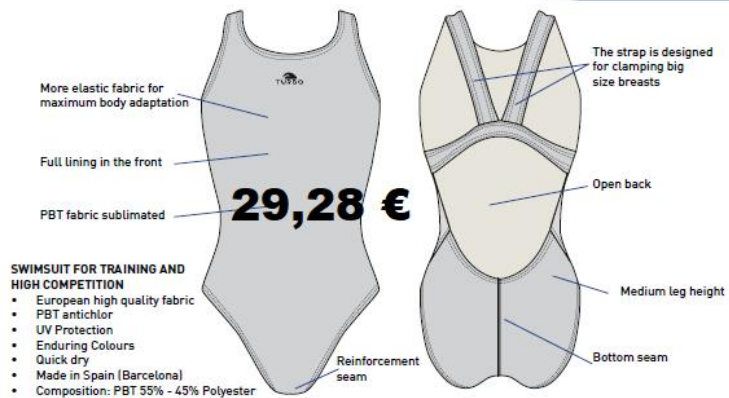

WIDE STRAP

WOMEN

Ref. 555661

1. **SWIMSUIT FOR TRAINING AND HIGH COMPETITION**
2. European high quality fabric
   - PBT antichlorine
   - UV Protection
   - Enduring Colours
   - Quick dry
   - Made in Spain (Barcelona)
   - Composition: PBT 55% - 45% Polyester

29,28 €