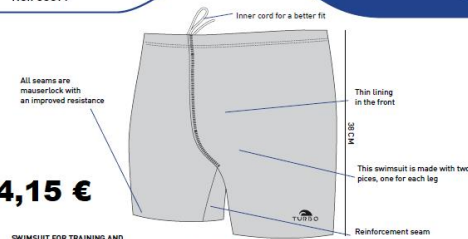

TURBO SIZE	Junior					Adult						
	01	02	03	04	05	S	M	L	XL	2XL	3XL	4XL
HIPS (cm)	66	70	74	78	82	86	90	94	98	102	106	110