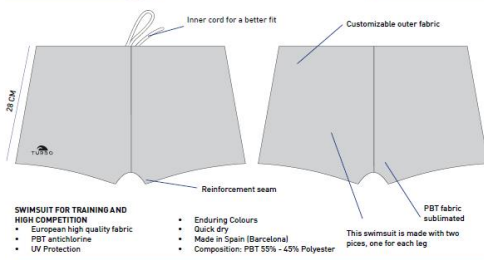

OPCIONES DE CHICO

SLIP SWIMMING

MEN

Ref. 55565

SWIMSUIT FOR TRAINING AND COMPETITION

- European high quality fabric
- PBT antichlorine
- UV Protection

- Enduring Colours
- Quick dry
- Made in Spain (Barcelona)
- Composition: PBT 55% - 45% Polyester

17,47 €

TURBO SIZE	Junior					Adult						
	01	02	03	04	05	S	M	L	XL	2XL	3XL	4XL
HIPS (cm)	66	70	74	78	82	86	90	94	98	102	106	110

BOXER

MEN

Ref. 555616

Ref. 55579

JAMMER

MEN

24,15 €

TURBO SIZE	Junior					Adult						
	01	02	03	04	05	S	M	L	XL	2XL	3XL	4XL
HIPS (cm)	66	70	74	78	82	86	90	94	98	102	106	110

TURBO SIZE	Junior					Adult						
	01	02	03	04	05	S	M	L	XL	2XL	3XL	4XL
HIPS (cm)	66	70	74	78	82	86	90	94	98	102	106	110